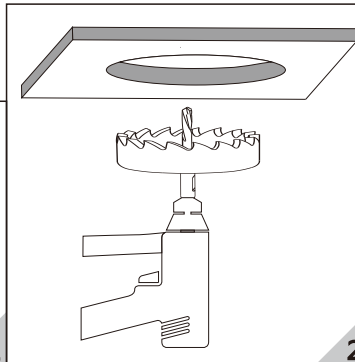

Unicorn series Downlight

Suitable for Ceiling thickness 5-20mm.

Model	Power	Products Size	Cut out
11011LED	Max.15W	φ 101xH114mm	φ 90mm
11012LED	Max.15W	φ 101xH105mm	φ 90mm

To secure safety, a qualified electrician is required to install/remove the luminaire, in according with IEEE regulation and installation instructions.

CAUTION : Electric Shock.....

Don't stare at the operating light source.....

CAUTION: the luminaire must not be disposed of with household waste.....

Luminaire not suitable for covering with thermally insulating material.

Luminaire can't recessed mounted into flammable material.

Installation:

Maintenance:

Pull out the fixture down from the ceiling.