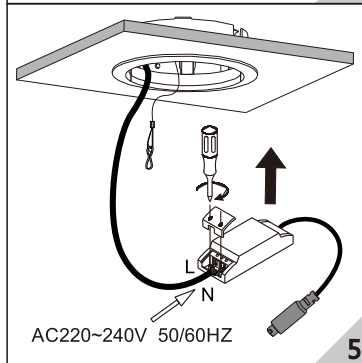

Unicorn series Downlight

Suitable for Ceiling thickness 5-20mm.

Model	Power	Products Size	Cut out
11011LED	Max.15W	φ 101xH114mm	φ 90mm
11012LED	Max.15W	φ 101xH105mm	φ 90mm

To secure safety, a qualified electrician is required to install/remove the luminaire, in according with IEEE regulation and installation instructions.

Luminaire can't recessed mounted into flammable material.

Installation:

Maintenance:

Pull out the fixture down from the ceiling.