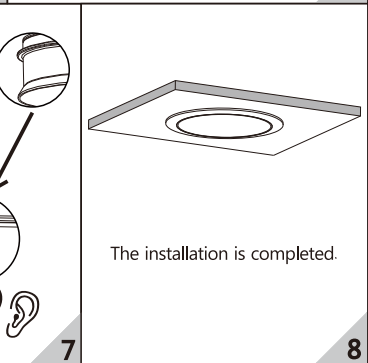

Unicorn series Downlight

Suitable for Ceiling thickness 5-20mm.

Model	Power	Products Size	Cut out
11011LED	Max.15W	φ 101xH114mm	φ 90mm
11012LED	Max.15W	φ 101xH105mm	φ 90mm

To secure safety, a qualified electrician is required to install/remove the luminaire, in according with IEEE regulation and installation instructions.

Luminaire can't recessed mounted into flammable material.

Installation:

Maintenance:

Pull out the fixture down from the ceiling.