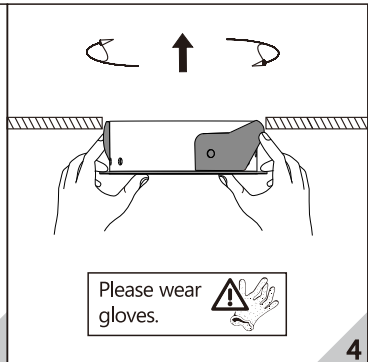

Unicorn series Downlight

Suitable for Ceiling thickness 5-20mm.

Model	Power	Products Size	Cut out
11011LED	Max.15W	φ 101xH114mm	φ 90mm
11012LED	Max.15W	φ 101xH105mm	φ 90mm

To secure safety, a qualified electrician is required to install/remove the luminaire, in according with IEEE regulation and installation instructions.

CAUTION : Electric Shock.....

Don't stare at the operating light source.....

CAUTION: the luminaire must not be disposed of with household waste.....

Luminaire not suitable for covering with thermally insulating material.

Luminaire can't recessed mounted into flammable material.

Installation:

Maintenance:

Pull out the fixture down from the ceiling.