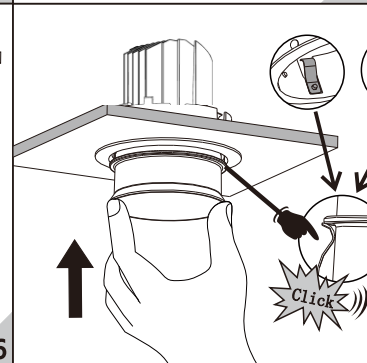

Unicorn series Downlight

Suitable for Ceiling thickness 5-20mm.

Model	Power	Products Size	Cut out
11011LED	Max.15W	φ 101xH114mm	φ 90mm
11012LED	Max.15W	φ 101xH105mm	φ 90mm

To secure safety, a qualified electrician is required to install/remove the luminaire, in according with IEEE regulation and installation instructions.

CAUTION : Electric Shock.....

Don't stare at the operating light source.....

CAUTION: the luminaire must not be disposed of with household waste.....

Luminaire not suitable for covering with thermally insulating material.

Luminaire can't recessed mounted into flammable material.

Installation:

Maintenance:

Pull out the fixture down from the ceiling.