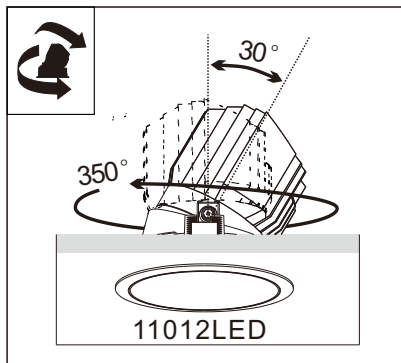

Installation:

Maintenance:

Pull out the fixture down from the ceiling.