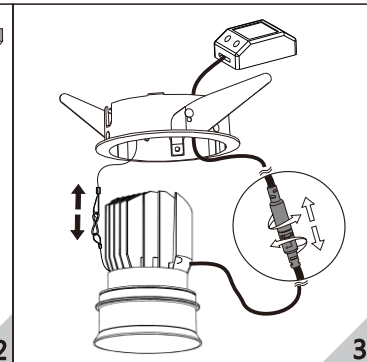

Unicorn series Downlight

Suitable for Ceiling thickness 5-20mm.

Model	Power	Products Size	Cut out
11011LED	Max.15W	φ 101xH114mm	φ 90mm
11012LED	Max.15W	φ 101xH105mm	φ 90mm

To secure safety, a qualified electrician is required to install/remove the luminaire, in according with IEEE regulation and installation instructions.

CAUTION : Electric Shock.....

Don't stare at the operating light source.....

CAUTION: the luminaire must not be disposed of with household waste.....

Luminaire not suitable for covering with thermally insulating material.

Luminaire can't recessed mounted into flammable material.

Installation:

Maintenance:

Pull out the fixture down from the ceiling.