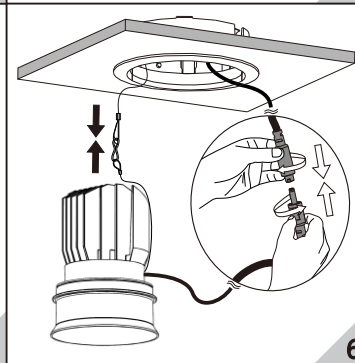

Unicorn series Downlight

Suitable for Ceiling thickness 5-20mm.

Model	Power	Products Size	Cut out
11011LED	Max.15W	φ 101xH114mm	φ 90mm
11012LED	Max.15W	φ 101xH105mm	φ 90mm

To secure safety, a qualified electrician is required to install/remove the luminaire, in according with IEEE regulation and installation instructions.

CAUTION : Electric Shock.....

Don't stare at the operating light source.....

CAUTION: the luminaire must not be disposed of with household waste.....

Luminaire not suitable for covering with thermally insulating material.

Luminaire can't recessed mounted into flammable material.

Installation:

Maintenance:

Pull out the fixture down from the ceiling.