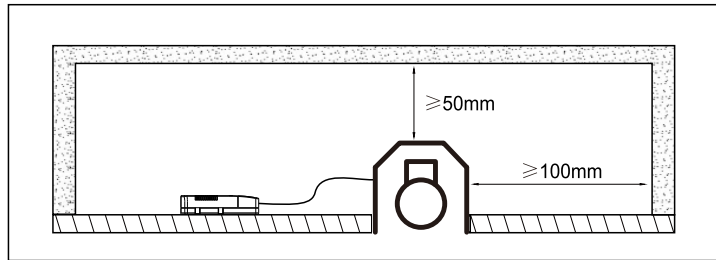

Unicorn series Downlight

Suitable for Ceiling thickness 5-20mm.

Model	Power	Products Size	Cut out
11011LED	Max.15W	φ 101xH114mm	φ 90mm
11012LED	Max.15W	φ 101xH105mm	φ 90mm

To secure safety, a qualified electrician is required to install/remove the luminaire, in according with IEEE regulation and installation instructions.